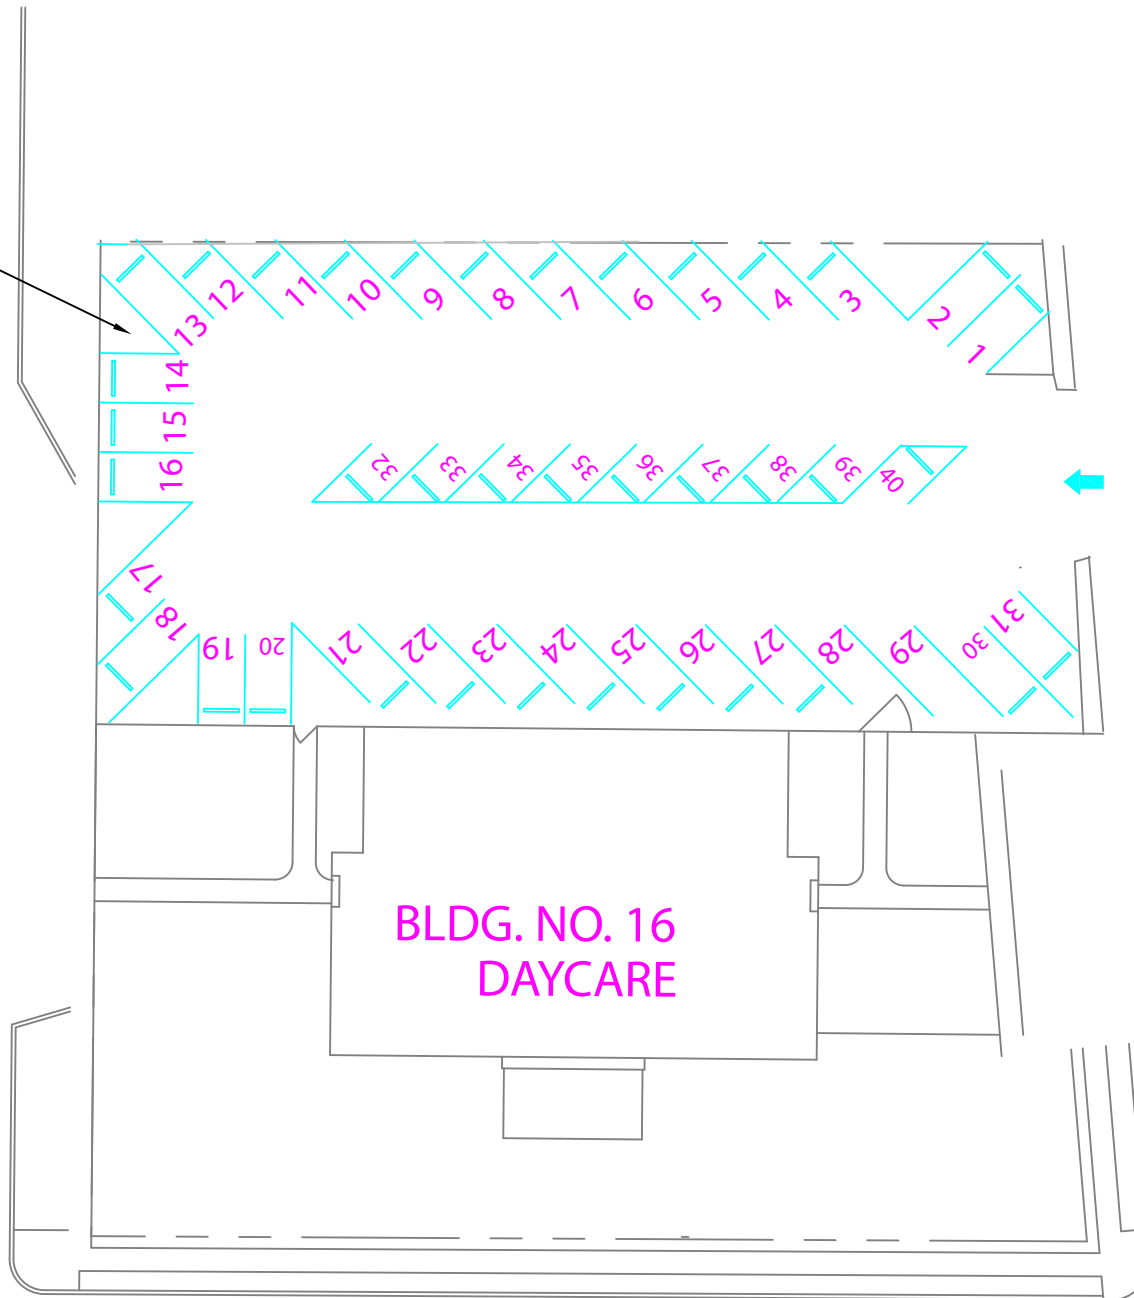

LOT 13

CAPITOL SCHOOL DAYCARE
40 SPACES

JEFFERSON
STREET

BLDG. NO. 16
DAYCARE

MICHIGAN
AVENUE

WASHINGTON ST.