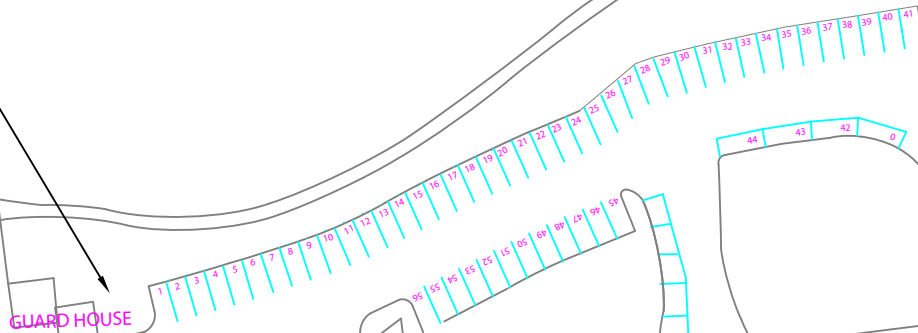

GOVERNOR'S DRIVE  
100 SPACES

ENTER →

GREENBRIER STREET

KANAWHA BOULEVARD