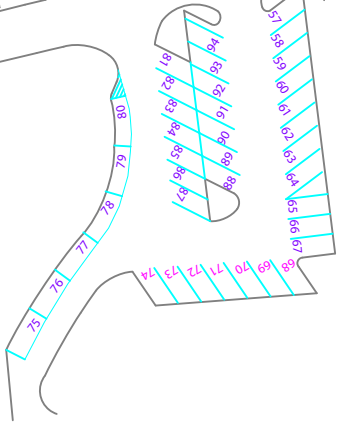

GOVERNOR'S DRIVE  
100 SPACES

ENTER →

GREENBRIER STREET

KANAWHA BOULEVARD