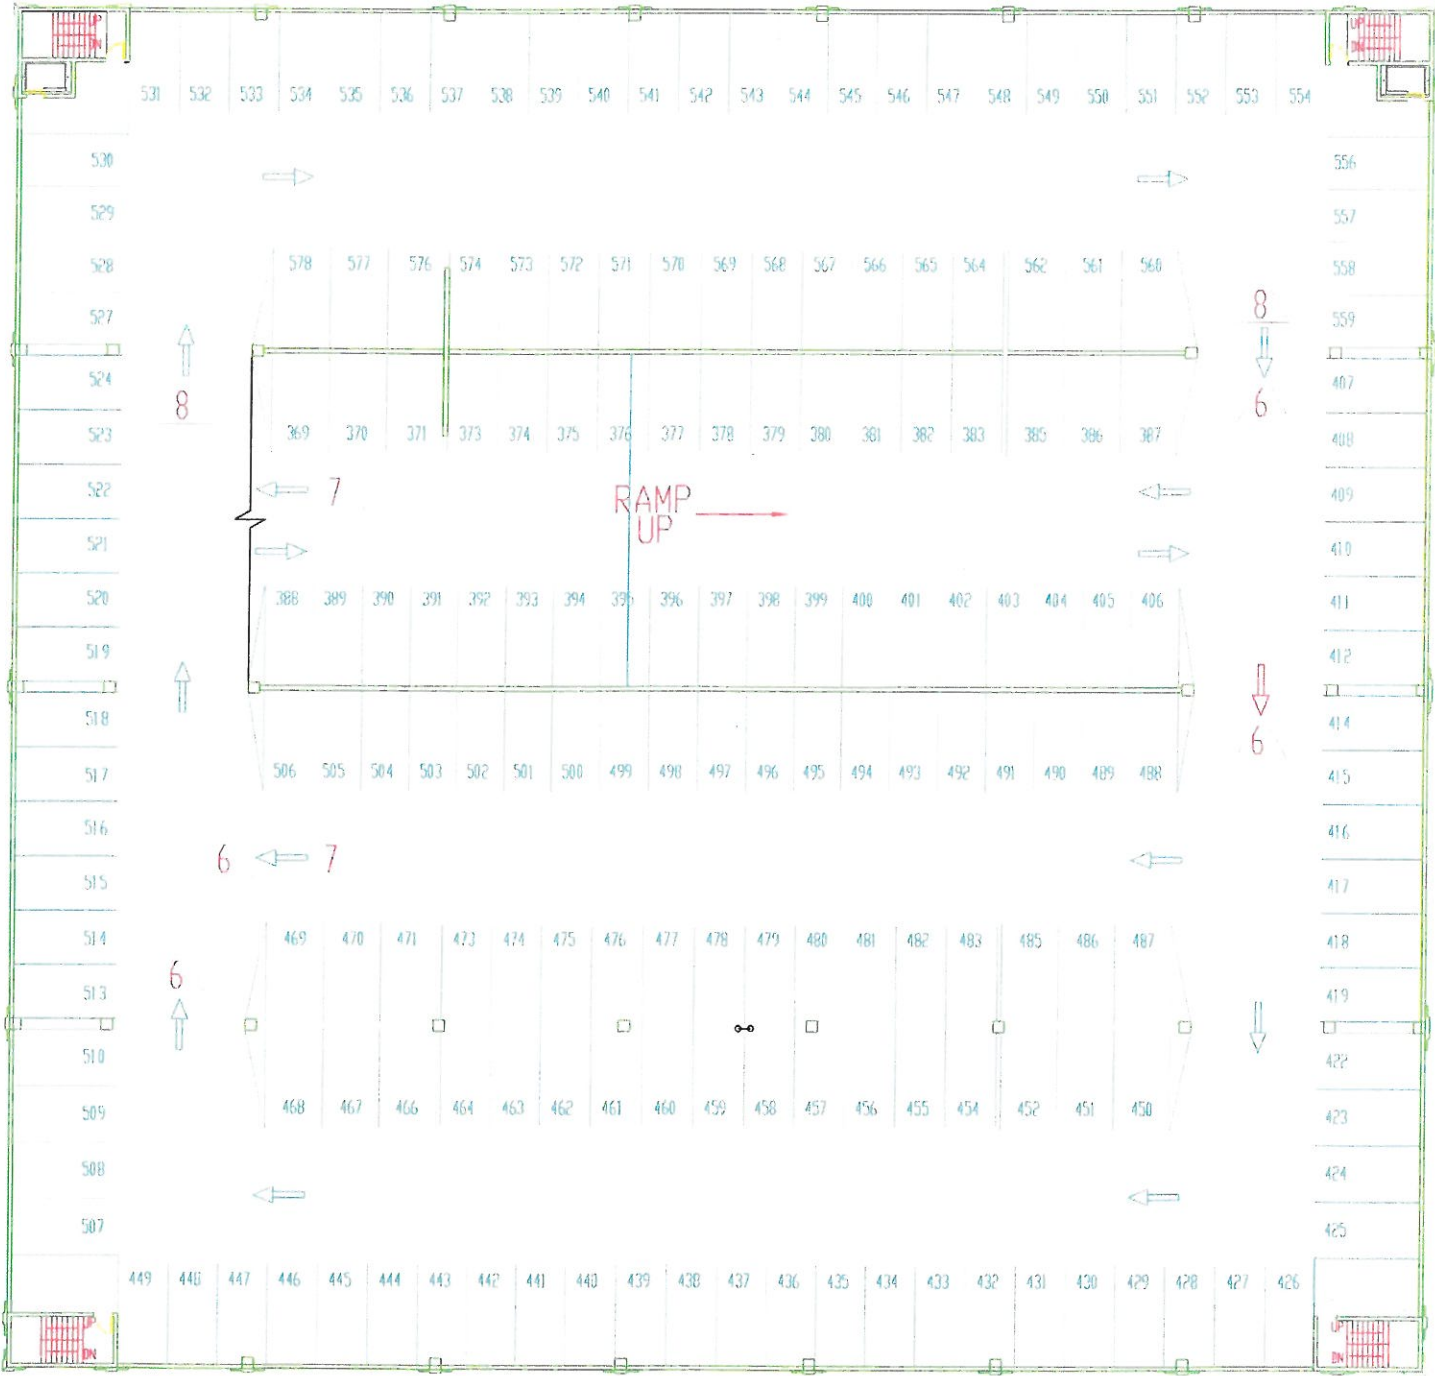

LOT 9

PARKING BUILDING
764 SPACES
LEVEL 1

LOT 9

PARKING BUILDING
764 SPACES
LEVEL 2

PIEDMONT ROAD

LOT 9

**PARKING BUILDING
LEVEL 3
764 SPACES**

PIEDMONT ROAD

PARKING BUILDING LEVEL 4